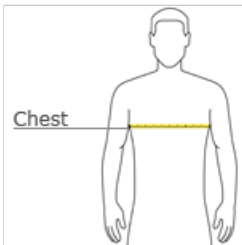

front

back

HOW TO MEASURE

CHEST WIDTH
 Measure under the arm and around the fullest part of the chest with arms down, keeping tape horizontal.

SIZE CHART

	LT	XLT	2XLT	3XLT	4XLT
Chest	41-43	44-46	47-49	50-53	54-57